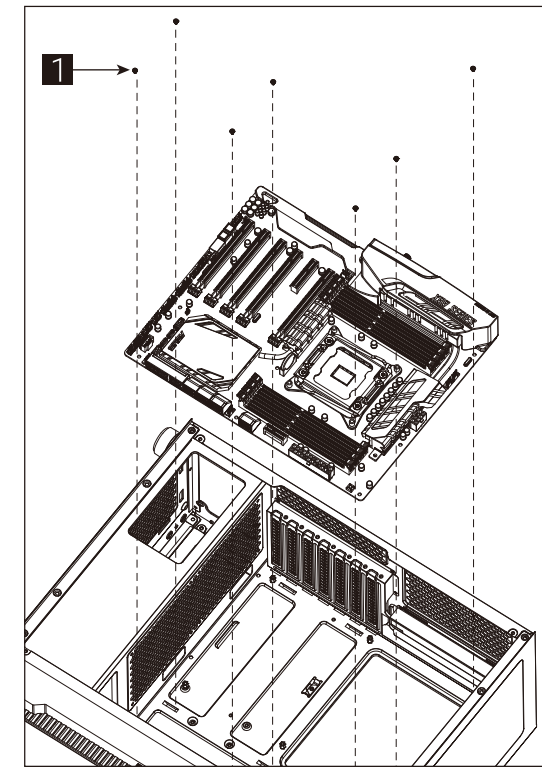

Menace

Front I/O Panel Cable Connection

Front Panel Connector

(Please refer to the motherboard's manual for further instructions).

Note : Specifications may vary depending on your region.
Contact your local retailer for more information.

Accessory Bag Contents

- | | | | | | | | | |
|---|--|-----------|---|--|----------------------|---|--|-------------|
| 1 | | SSD Screw | 3 | | 3.5" HDD Thumb Screw | 5 | | MB Standoff |
| | | MB Screw | | | | | | |
| 2 | | PSU Screw | 4 | | 3.5" HDD Thumb Screw | 6 | | Fan Screw |
| | | PCI Screw | | | | | | |
| | | HDD Screw | | | | | | |
| | | | | | | | | |
| | | | | | | | | |

Cable tie

How to install Guide

(1) Install Motherboard

- English Install Motherboard
- Español Instalación de Placa madre
- Deutsche Motherboard installieren
- Français Installer carte mère
- Italiano Installazione della scheda madre
- Polski Instalacja płyty głównej
- Русский Установите материнскую плату
- Português Instalar a placa principal
- 繁体中文/简体中文 安装主板 / 安装主机板
- 日本語 マザーボードを取り付けます
- Қазақ тілі Аналық тақтаны орнатыңыз
- Türkçe Anakart yükleyin